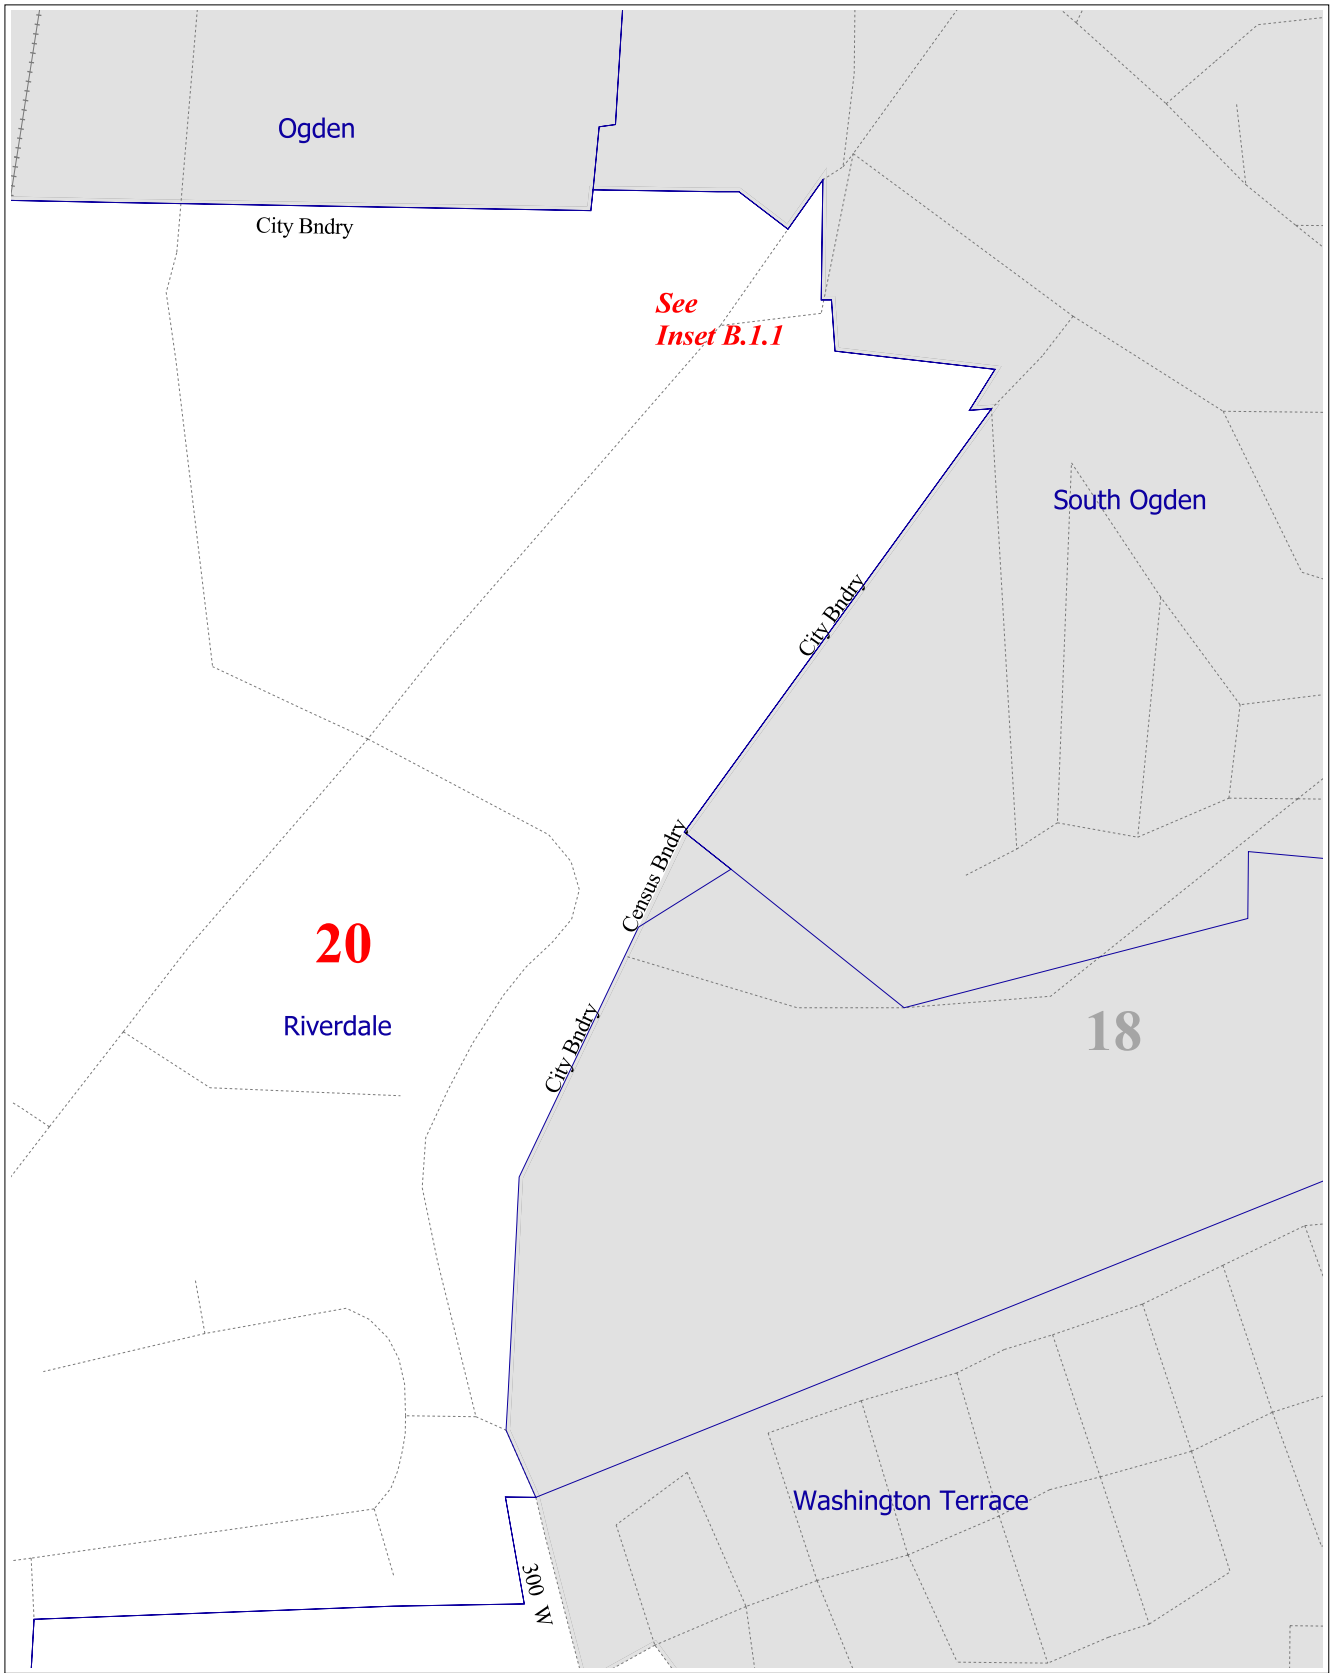

District Location

- | | | | |
|---|-----------------|---|---------------|
|  | District |  | Major Roads |
|  | State Bndry |  | Local Streets |
|  | Counties |  | Railroads |
|  | Cities | | |
|  | Other Districts | | |

District 20
Utah State Senate

20

- District
- State Bndry
- Counties
- Cities
- Other Districts

- Major Roads
- Local Streets
- Railroads

District 20
Inset A
 Utah State Senate

*See
Inset B.1*

*See
Inset B.2*

Inset Location

20

- District
- State Bndry
- Counties
- Cities
- Other Districts

- Major Roads
- Local Streets
- Railroads

**District 20
Inset B
Utah State Senate**

Inset Location

- | | | | |
|---|-----------------|---|---------------|
|  | District |  | Major Roads |
|  | State Bndry |  | Local Streets |
|  | Counties |  | Railroads |
|  | Cities | | |
|  | Other Districts | | |

District 20
Inset B.1
 Utah State Senate

Inset Location

- 20 District
- State Bndry
- Counties
- Cities
- Other Districts

- Major Roads
- Local Streets
- Railroads

District 20
Inset B.1.1
Utah State Senate